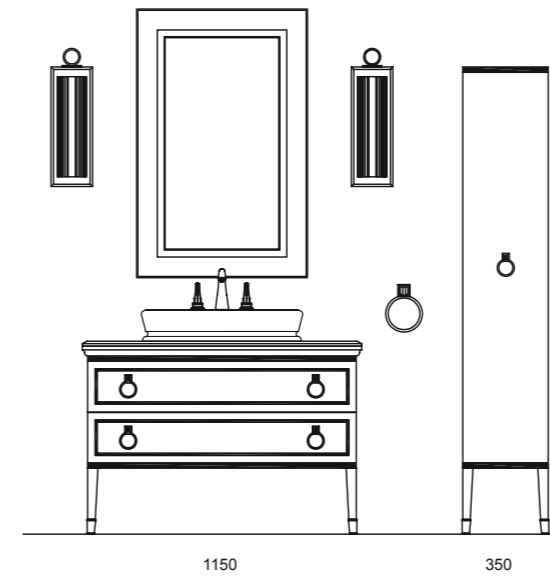

L17

LUTETIA mobile (L115 P56 H77 cm) in finitura G16 avio con profili cromo. Top in marmo bardiglio nuvolato, lavabo da appoggio in resina bianca lucida, rubinetto SEAHORSE finitura cromo. Colonna in finitura G16 avio, specchiera rettangolare con vetro inciso, applique LANTERNA in vetro satinato e profili cromo. Portasalviette a muro in finitura cromo, specchiera autoportante orientabile con profilo cromo.

LUTETIA vanity unit in G16 avio finish with chrome trims (L115 P56 H77 cm). Top in bardiglio nuvolato marble, washbasin in glossy white resin, SEAHORSE tap in chrome finish. Tall unit in G16 avio finish, rectangular mirror with engraved glass, LANTERNA wall light in satin glass and chrome trims. Wall fixed towel holder in chrome finish, self-standing and adjustable mirror with chrome trims.