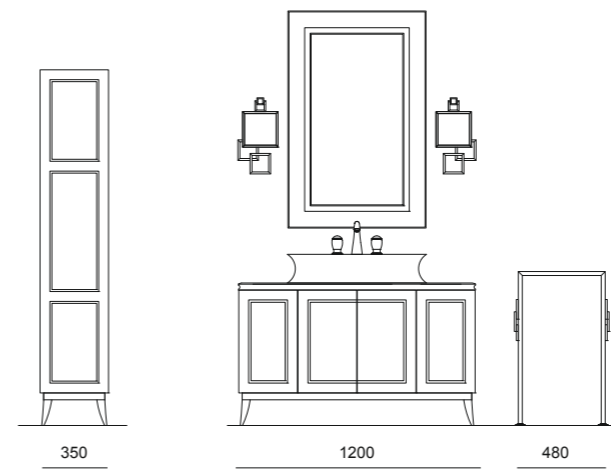

R8

RIVOLI mobile (L120 P50 H86 cm) in finitura G19 navy con cornice cromo. Top in vetro retro-verniciato navy 119, lavabo da appoggio in resina bianca lucida, rubinetto VENICE finitura cromo. Colonna in finitura G19 navy con cornice cromo, specchiera rettangolare con vetro inciso e profilo cromo, applique VICKY in finitura cromo. Portasalviette d'appoggio in finitura cromo.

RIVOLI vanity unit in G19 navy finish with chrome trims (L120 P50 H86 cm). Top in glass navy 119 back-painted, washbasin in glossy white resin, VENICE tap in chrome finish. Tall unit in G19 navy finish with chrome trims, rectangular mirror with engraved glass and chrome trim, wall light VICKY in chrome finish. Free-standing towel holder in chrome finish.