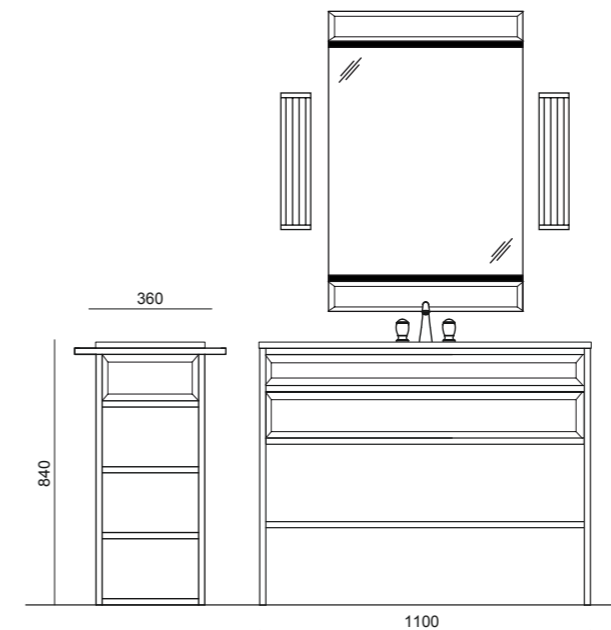

A9

ACADEMY consolle (L110, P53, H84 cm) in finitura cromo con pannelli in specchio fumè. Top in marmo bardiglio nuvolato, lavabo sottopiano in ceramica bianca, specchiera rettangolare in finitura cromo e pannelli in specchio fumè. Applique in vetro trasparente/bianco, rubinetto VENICE in finitura cromo. Portasalviette in finitura cromo con pannelli in specchio fumè e top in marmo bardiglio nuvolato.

ACADEMY console in chrome finish and smoked mirror panels (L110, P53, H84 cm). Top in bardiglio nuvolato marble, undercounter white ceramic washbasin, rectangular mirror in chrome finish and smoked mirror panels. Wall light in transparent/white glass, VENICE tap in chrome finish. Towel holder in chrome finish and smoked mirror panels and top in bardiglio nuvolato marble.