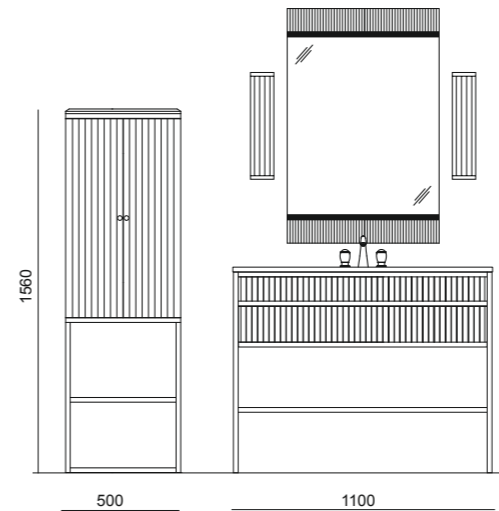

A8

ACADEMY consolle (L110, P53, H84 cm) in finitura avorio lucido G513 con decoro ribbed e dettagli in finitura oro. Top in marmo calacatta oro, lavabo in ceramica bianca, specchiera rettangolare con decoro ribbed e dettagli in finitura oro. Applique in vetro trasparente/bianco, rubinetto VENICE in finitura oro. Colonna in finitura avorio lucido G513 con decoro ribbed e dettagli in finitura oro. Vasca ACADEMY in finitura avorio lucido G513 con decoro ribbed e dettagli in finitura oro e top in marmo calacatta oro. Portasalviette d'appoggio in finitura oro, portasalviette da muro in finitura oro.

ACADEMY console in G513 glossy avorio finish with ribbed decoration and gold finish details (L110, P53, H84 cm). Calacatta oro marble top, undercounter white ceramic washbasin, rectangular mirror with ribbed decoration and gold finish details. Wall light in transparent/white glass, VENICE tap in gold finish. Tall unit in G513 glossy avorio finish with ribbed decoration and gold finish details. ACADEMY bathtub in G513 glossy avorio finish with ribbed decoration and gold finish details and top in calacatta oro marble. Free-standing towel holder in gold finish, wall fixed towel holder in gold finish.