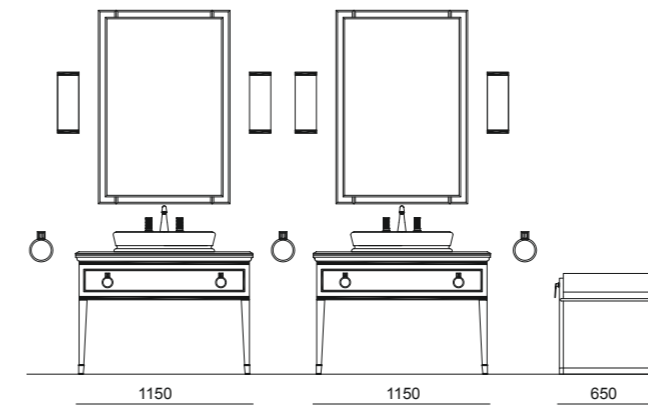

OASIS
BATHROOM

L2

LUTETIA consolle trucco (L115 P56 H80 cm) in finitura G556 black con profili oro e specchio reclinabile incorporato.

LUTETIA makeup console in G556 black finish (L115 P56 H80 cm) with gold trims and incorporated reclining mirror.