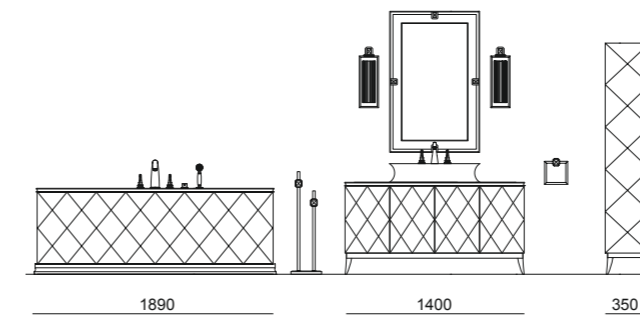

OASIS
BATHROOM