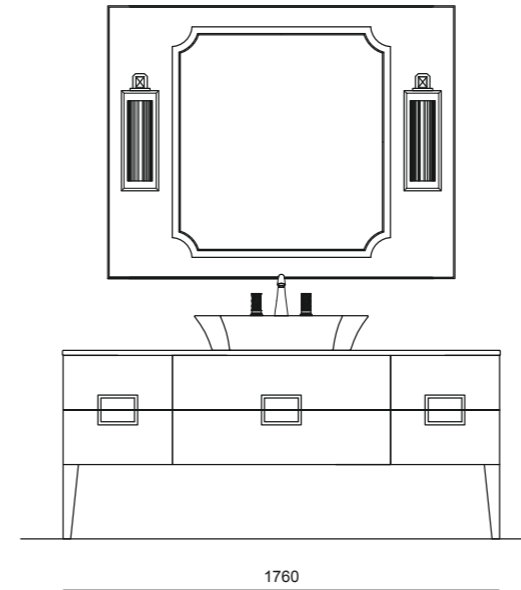

D17

DAPHNE mobile (L176 P50 H86 cm) in finitura G1 beige con dettagli oro. Top in marmo mistic brown, lavabo da appoggio in resina bianca lucida, rubinetto FORTUNY finitura oro, specchio rettangolare con vetro inciso e profilo oro. Colonna in finitura G1 beige con dettagli oro, applique LANTERNA in vetro satinato e profili oro. Vasca SQUARE in finitura G1 beige con cornice oro e piano in marmo emperador light. Portasalviette d'appoggio in finitura oro.

DAPHNE vanity unit in G1 beige finish with gold details (L176 P50 H86 cm). Top in mistic brown marble, washbasin in glossy white resin, FORTUNY tap in gold finish, rectangular mirror with engraved glass and gold trim. Tall unit in G1 beige finish with gold details, wall light LANTERNA in satin glass and gold trims. SQUARE bathtub in G1 beige finish with gold trims and top in emperador light marble. Free-standing towel holder in gold finish.