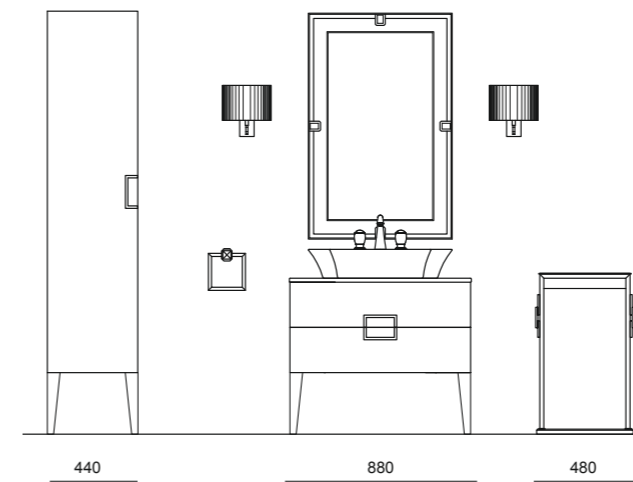

Extreme elegance in shapes, linked to a large modularity, are the main features of Daphne, a collection inspired by Art Decò lines, where glass and crystals are worked in beveled glass of 45 degrees. Daphne is available in two versions, floor standing or wall hung, and it is enriched by feet, trims and handles characterized by a refined design which guarantee a whole effect of elegance and linearity.