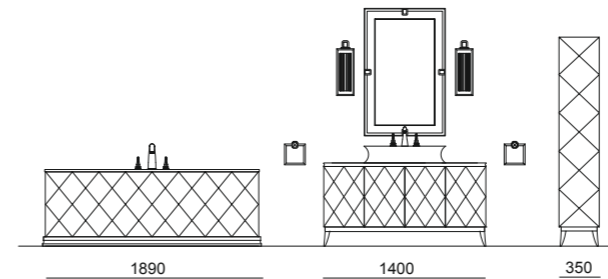

R3

RIVOLI mobile (L140 P50 H86 cm) in finitura G556 black con decoro a rombi. Top in marmo marquinia, lavabo da appoggio in resina bianca lucida, rubinetto SEAHORSE finitura cromo. Colonna in finitura G556 black con decoro a rombi, specchiera rettangolare con vetro inciso e profilo cromo, applique IRISA in finitura cromo. Vasca DIAMOND in finitura G556 black con decoro a rombi e piano in marmo marquinia. Portasalviette a muro in finitura cromo. Poltrona ZOE in laccato nero, pelle e tessuto, tavolino EDDY .

RIVOLI vanity unit (L140 P50 H86 cm) G556 black finish with rhombus decoration. Top in marquinia marble, washbasin in glossy white resin, SEAHORSE tap in chrome finish. Tall unit in G556 black finish with rhombus decoration, rectangular mirror with engraved glass and chrome trim, wall light IRISA in chrome finish. DIAMOND bathtub in G556 black finish with rhombus decoration and top in marquinia marble. Wall fixed towel holder in chrome finish. Armchair ZOE in black lacquered, leather and fabric, EDDY small table.