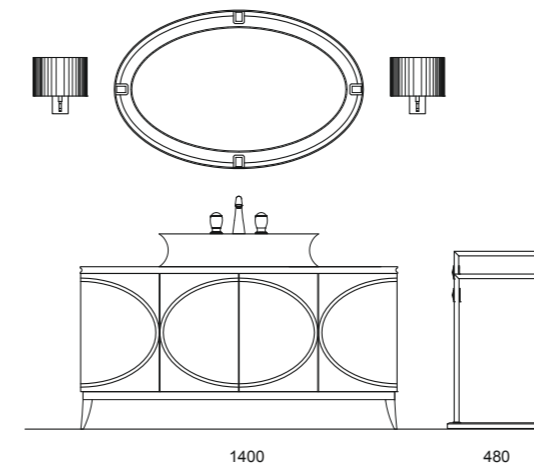

R14

RIVOLI mobile (L140 P50 H86 cm) in finitura M12 mint e ovali a specchio. Top in marmo bianco carrara, lavabo da appoggio in resina bianca lucida, rubinetto VENICE finitura cromo, specchiera ovale con vetro inciso e profilo cromo, applique NELLY con ventolina in cotone bianco. Portasalviette d'appoggio in finitura cromo.

RIVOLI vanity unit in M12 mint finish with oval mirrors (L140 P50 H86 cm). Top in bianco carrara marble, washbasin in glossy white resin, VENICE tap in chrome finish, oval mirrors with engraved glass and chrome trim, wall light NELLY with lampshade in white cotton. Free-standing towel holder in chrome finish.