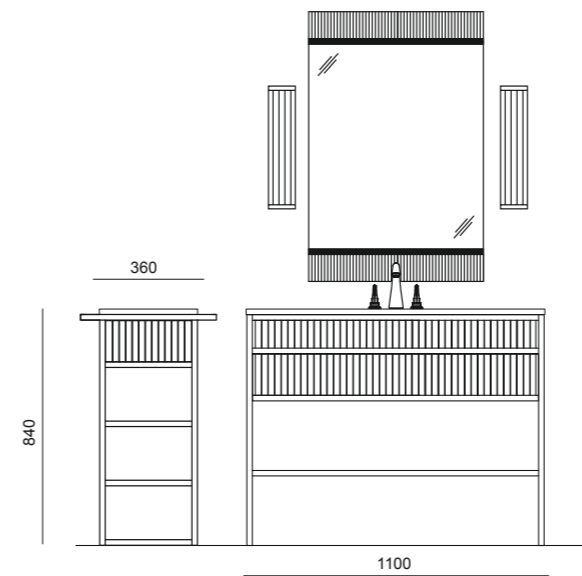

A2

ACADEMY consolle (L110, P53, H84 cm) in finitura black lucido G556 con decoro ribbed e dettagli in finitura cromo. Top in marmo nero marquinia, lavabo sottopiano in ceramica nera, specchiera rettangolare con decoro ribbed e dettagli in finitura cromo. Applique in vetro trasparente/nero, rubinetto SEAHORSE in finitura cromo. Portasalviette in finitura black lucido G556 con decoro ribbed e dettagli in finitura cromo e top in marmo nero marquinia.

ACADEMY console in G556 glossy black finish with ribbed decoration and chrome finish details (L110, P53, H84 cm). Top in nero marquinia marble, undercounter black ceramic washbasin, rectangular mirror with ribbed decoration and chrome finish details. Wall light in transparent/black glass, SEAHORSE tap in chrome finish. Towel holder in G556 glossy black finish with ribbed decoration and chrome finish details and top in nero marquinia marble.