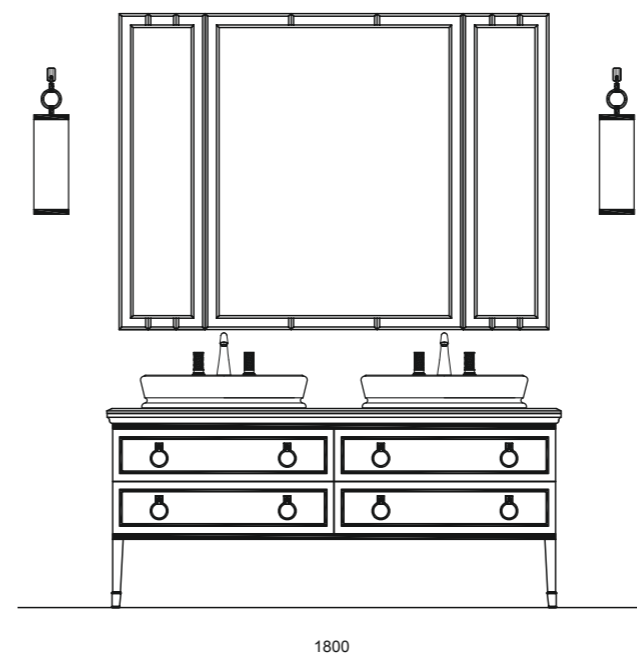

OASIS
BATHROOM