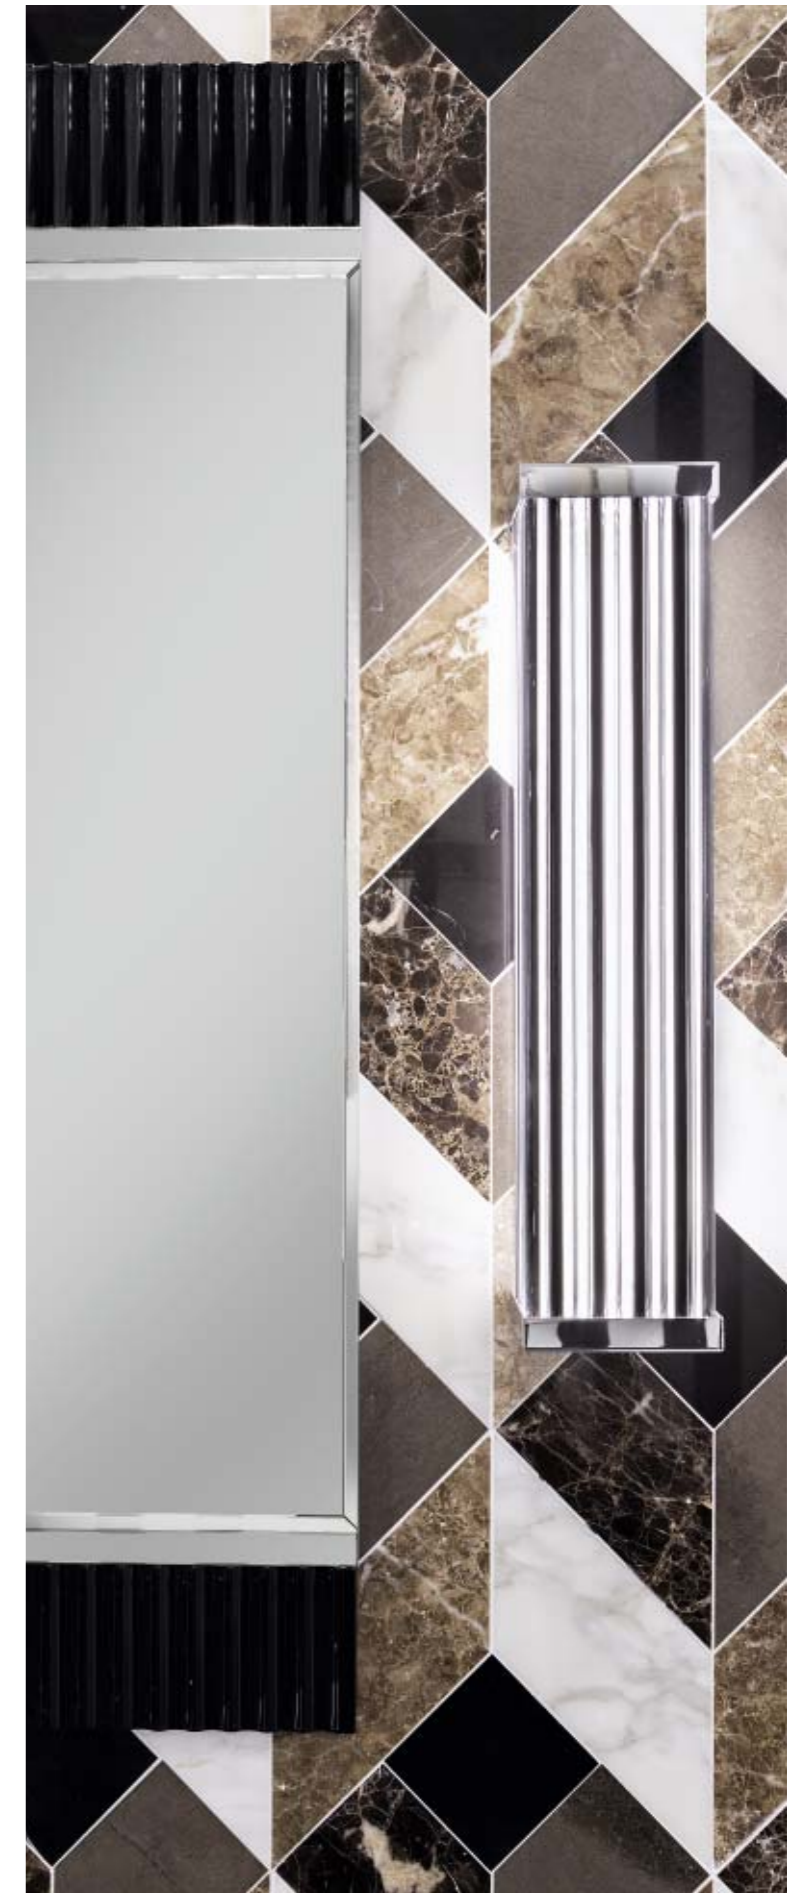

A2

ACADEMY consolle (L110, P53, H84 cm) in finitura black lucido G556 con decoro ribbed e dettagli in finitura cromo. Top in marmo nero marquinia, lavabo sottopiano in ceramica nera, specchiera rettangolare con decoro ribbed e dettagli in finitura cromo. Applique in vetro trasparente/nero, rubinetto SEAHORSE in finitura cromo. Portasalviette in finitura black lucido G556 con decoro ribbed e dettagli in finitura cromo e top in marmo nero marquinia.

ACADEMY console in G556 glossy black finish with ribbed decoration and chrome finish details (L110, P53, H84 cm). Top in nero marquinia marble, undercounter black ceramic washbasin, rectangular mirror with ribbed decoration and chrome finish details. Wall light in transparent/black glass, SEAHORSE tap in chrome finish. Towel holder in G556 glossy black finish with ribbed decoration and chrome finish details and top in nero marquinia marble.