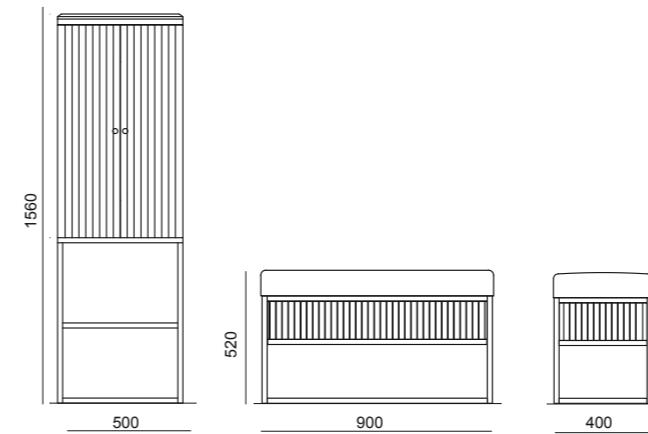

ACADEMY console in G556 glossy black finish with ribbed decoration and gold finish details (L66 + L66, P53, H84 cm). Top in nero marquinia marble, undercounter black ceramic washbasin, rectangular mirror with ribbed decoration and gold finish details. Wall light in transparent/black glass, FORTUNY tap in gold finish. Towel holder in G556 glossy black finish with ribbed decoration and gold finish details and top in nero marquinia marble. Tall unit in G556 glossy black finish with ribbed decoration and gold finish details. ACADEMY bathtub in G556 glossy black finish with ribbed decoration and gold finish details and top in nero marquinia marble. Free-standing towel holder in gold finish, wall fixed towel holder in gold finish. Zoe small armchair and Luis small table.