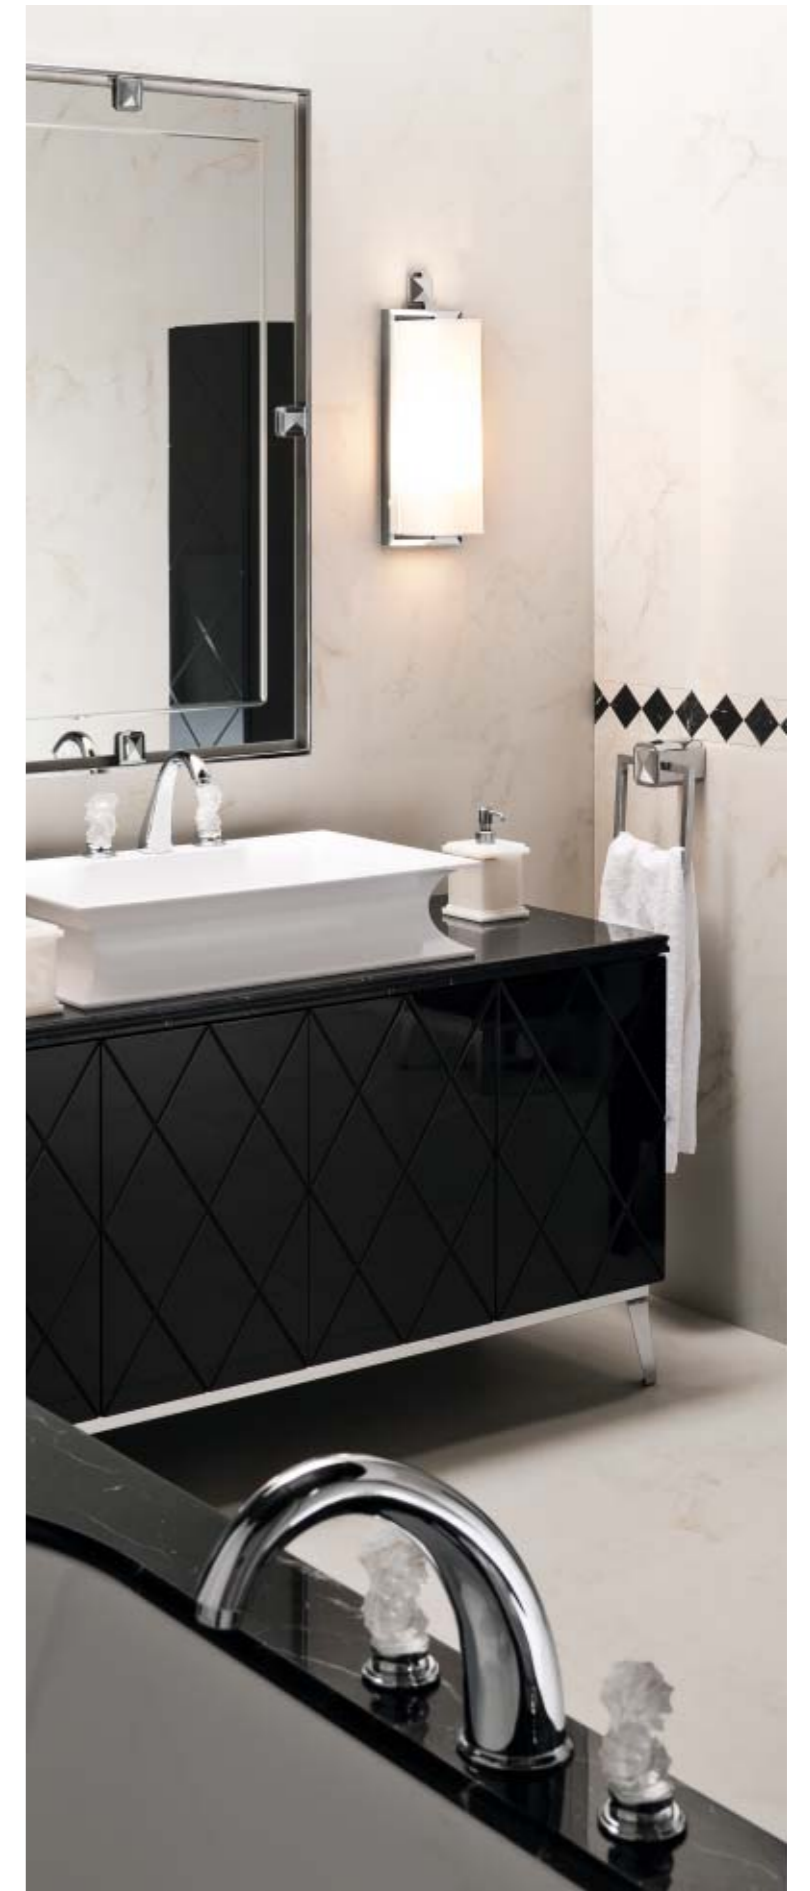

R3

RIVOLI mobile (L140 P50 H86 cm) in finitura G556 black con decoro a rombi. Top in marmo marquinia, lavabo da appoggio in resina bianca lucida, rubinetto SEAHORSE finitura cromo. Colonna in finitura G556 black con decoro a rombi, specchiera rettangolare con vetro inciso e profilo cromo, applique IRISA in finitura cromo. Vasca DIAMOND in finitura G556 black con decoro a rombi e piano in marmo marquinia. Portasalviette a muro in finitura cromo. Poltrona ZOE in laccato nero, pelle e tessuto, tavolino EDDY .

RIVOLI vanity unit (L140 P50 H86 cm) G556 black finish with rhombus decoration. Top in marquinia marble, washbasin in glossy white resin, SEAHORSE tap in chrome finish. Tall unit in G556 black finish with rhombus decoration, rectangular mirror with engraved glass and chrome trim, wall light IRISA in chrome finish. DIAMOND bathtub in G556 black finish with rhombus decoration and top in marquinia marble. Wall fixed towel holder in chrome finish. Armchair ZOE in black lacquered, leather and fabric, EDDY small table.