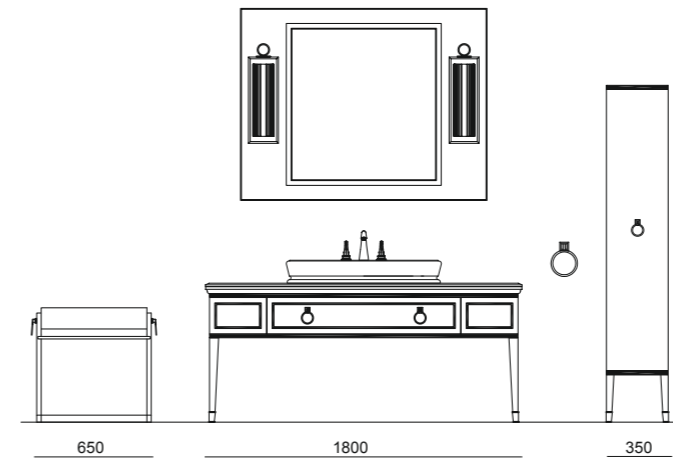

L15

LUTETIA mobile (L180 P56 H77 cm) in finitura G164 lino con profili oro. Top in marmo mistic brown, lavabo da appoggio in resina bianca lucida, rubinetto SEAHORSE finitura oro. Colonna in finitura G164 lino, specchiera rettangolare con vetro inciso e applique LANTERNA incorporata in vetro satinato e profili oro. Portasalviette con contenitore in finitura G164 lino e dettagli oro, portasalviette a muro in finitura oro. Poltroncina AVA in tessuto, tavolino ORFEO ø cm 70 in rovere moka con piano in marmo.

LUTETIA vanity unit in G164 lino finish with gold trims (L180 P56 H77 cm). Top in mistic brown marble, washbasin in glossy white resin, SEAHORSE tap in gold finish. Tall unit in G164 lino finish, rectangular mirror with engraved glass and incorporated LANTERNA wall light in satin glass and gold trims. Towel holder with case in G164 lino finish and gold details, wall fixed towel holder in gold finish. AVA small chair covered in fabric, ORFEO ø cm 70 small table in moka oak with marble top.