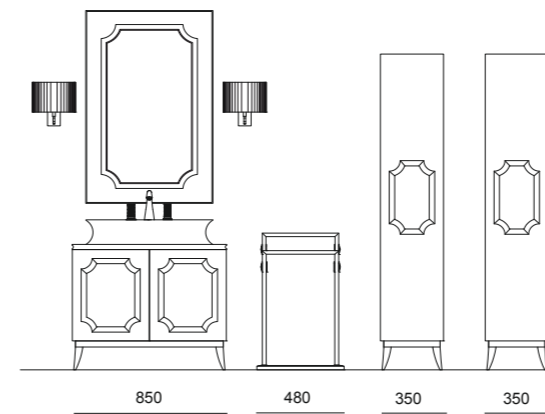

R4 / R5

RIVOLI mobile (L85 P50 H86 cm) in finitura G9 malva con bugna in tinta o a specchio. Top in marmo emperador light, lavabo da appoggio in resina bianca lucida, rubinetto FORTUNY finitura oro. Colonna in finitura G9 malva con bugna in tinta o a specchio. Specchiera rettangolare con vetro inciso e profilo oro, applique NELLY con ventolina in cotone bianco. Portasalviette d'appoggio in finitura oro. Tavolino ORFEO ø cm 70 e 45 in rovere sand con piano in marmo.

RIVOLI vanity unit in G9 malva finish with raised decoration in mirror or in G9 malva finish (L85 P50 H86 cm). Top in emperador light marble, washbasin in glossy white resin, FORTUNY tap in gold finish. Tall unit in G9 malva finish with raised decoration in mirror or in G9 malva finish. Rectangular mirror with engraved glass and gold trim, wall light NELLY with lampshade in white cotton. Free-standing towel holder in gold finish. ORFEO ø cm 70 and 45 small tables in sand oak with marble top.