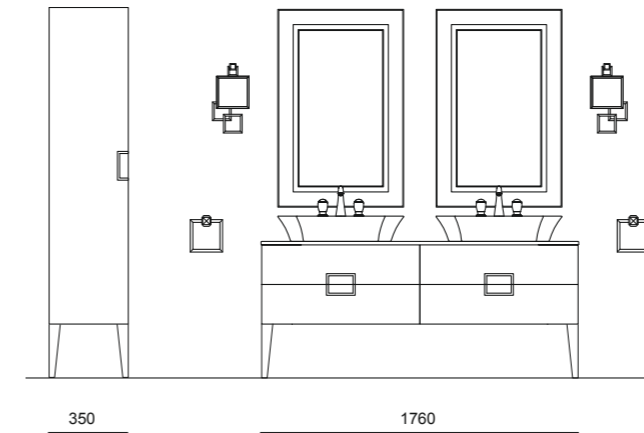

D18

DAPHNE mobile (L176 P50 H86 cm) in finitura G19 navy con dettagli cromo. Top in marmo bianco statuario, lavabo da appoggio in resina bianca lucida, rubinetto VENICE finitura cromo, specchio rettangolare con vetro inciso e profilo cromo. Colonna in finitura G19 navy con dettagli cromo, applique VICKY in finitura cromo. Vasca SQUARE in finitura G19 navy con cornice cromo e piano in marmo bianco statuario. Portasalviette con contenitore in finitura G19 navy e dettagli cromo, portasalviette a muro in finitura cromo.

DAPHNE vanity unit in G19 navy finish with chrome details (L176 P50 H86 cm). Top in bianco statuario marble, washbasin in glossy white resin, VENICE tap in chrome finish, rectangular mirror with engraved glass and chrome trim. Tall unit in G19 navy finish with chrome details, wall light VICKY in chrome finish. SQUARE bathtub in G19 navy finish with chrome trims and top in bianco statuario marble. Towel holder with case in G19 navy finish and chrome details, wall fixed towel holder in chrome finish.