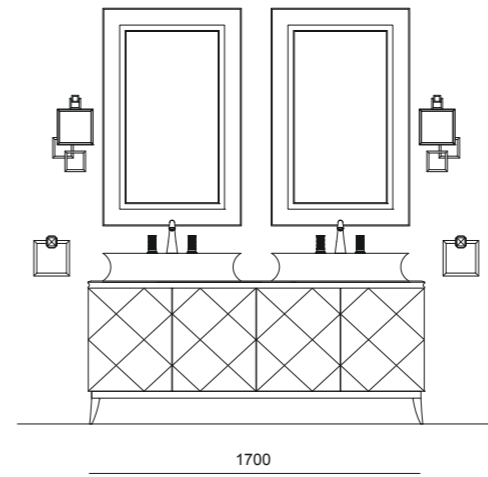

R9

RIVOLI mobile (L170 P50 H86 cm) in finitura G513 avorio con decoro a rombi. Top in vetro retroverniciato avorio 613, lavabo da appoggio in resina bianca lucida, rubinetto FORTUNY finitura oro. Specchiere rettangolari con vetro inciso e profilo oro, applique VICKY in finitura oro. Portasalviette a muro in finitura oro. Poltrona FEBE rivestita in tessuto.

RIVOLI vanity unit in G513 avorio finish with rhombus decoration (L170 P50 H86 cm). Top in glass avorio 613 back-painted, washbasin in glossy white resin, FORTUNY tap in gold finish. Rectangular mirrors with engraved glass and gold trim, wall light VICKY in gold finish. Wall fixed towel holder in gold finish. FEBE armchair upholstered in fabric.