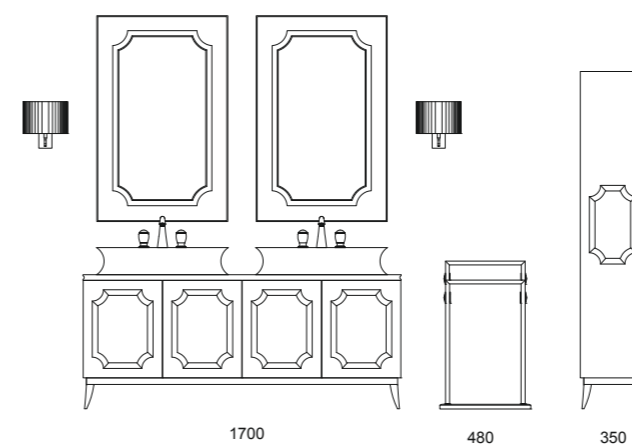

R10

RIVOLI mobile (L170 P50 H86 cm) in finitura G16 avio con bugne in tinta. Top in marmo bardiglio, lavabo da appoggio in resina bianca lucida, rubinetto VENICE finitura cromo. Colonna in finitura G16 avio con bugna in tinta, specchiere rettangolari con vetro inciso e profilo cromo, applique NELLY con ventolina in cotone bianco. Portasalviette d'appoggio in finitura cromo, portasalviette a muro in finitura cromo.

RIVOLI vanity unit with raised decoration in G16 avio finish (L170 P50 H86 cm). Top in bardiglio marble, washbasin in glossy white resin, VENICE tap in chrome finish. Tall unit with raised decoration in G916 avio finish, rectangular mirrors with engraved glass and chrome trim, wall light NELLY with lampshade in white cotton. Free-standing towel holder in chrome finish, wall fixed towel holder in chrome finish.