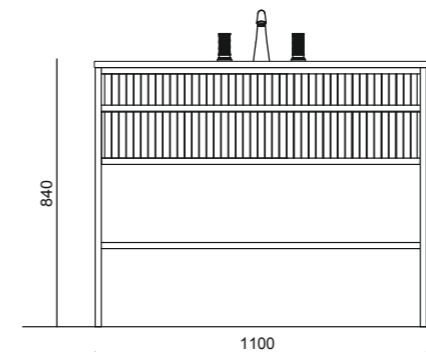

A4

ACAMEDY consolle (L110, P53, H84 cm) in finitura bianco lucido G002 con decoro ribbed e dettagli in finitura cromo. Top in marmo emperador dark, lavabo sottopiano in ceramica bianca, rubinetto FORTUNY in finitura cromo.

ACADEMY console in G002 glossy bianco finish with ribbed decoration and chrome finish details (L110, P53, H84 cm). Top in emperador dark marble, undercounter white ceramic washbasin, FORTUNY tap in chrome finish.