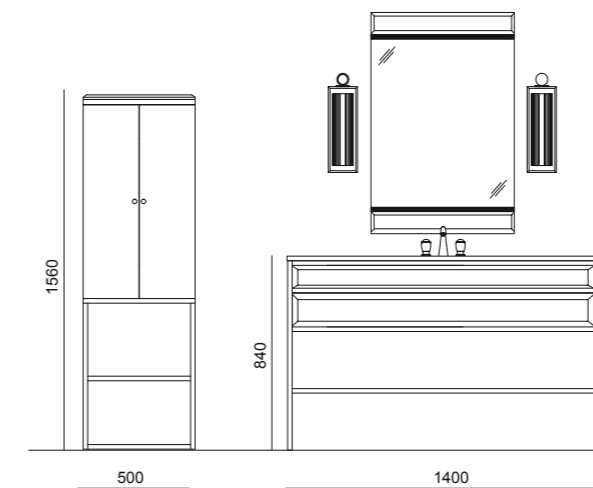

A3

ACADEMY consolle (L140, P53, H84 cm) in finitura bianco lucido G002 con decoro diamond e dettagli in finitura cromo. Top in vetro integrale bianco polare 001, specchiera rettangolare con decoro diamond e dettagli in finitura cromo. Applique IRISA in finitura cromo, rubinetto VENICE in finitura cromo. Colonna in finitura bianco lucido G002 con decoro diamond e dettagli in finitura cromo. Portasalviette a muro in finitura cromo.

ACADEMY consolle in G002 glossy bianco finish with diamond decoration and chrome finish details (L140, P53, H84 cm). Integrated glass top in 001 bianco polare, rectangular mirror with diamond decoration and chrome finish details. IRISA wall light, VENICE tap in chrome finish. Tall unit in G002 glossy bianco finish with diamond decoration and chrome finish details. Wall fixed towel holder in chrome finish.