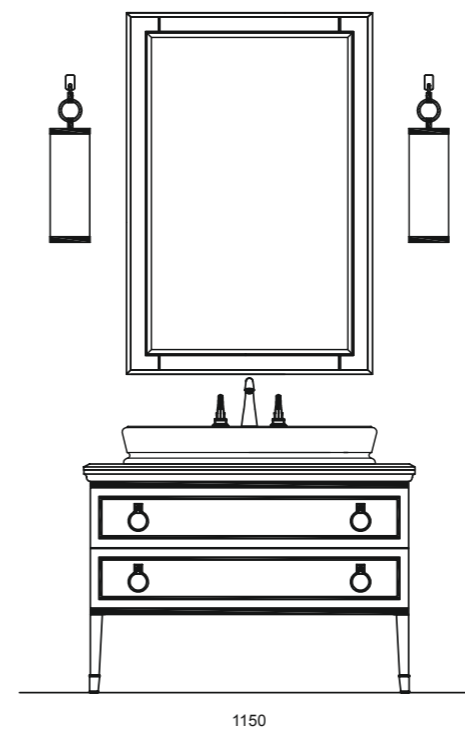

OASIS
BATHROOM