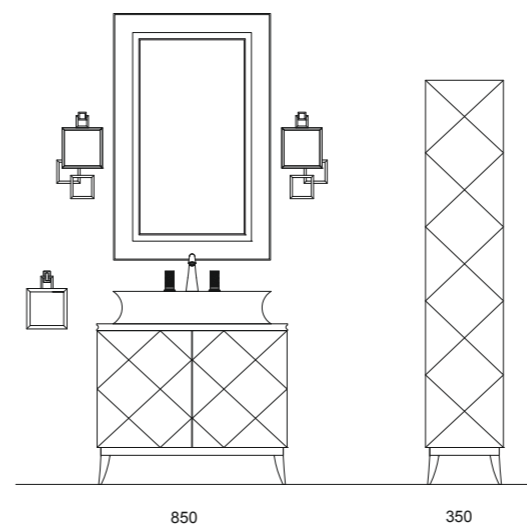

R6

RIVOLI mobile (L85 P50 H86 cm) in finitura G17 smoke con decoro a rombi. Top in vetro retro-verniciato smoke 117, lavabo da appoggio in resina bianca lucida, rubinetto FORTUNY in finitura cromo. Colonna in finitura G17 smoke con decoro a rombi, specchiera rettangolare con vetro inciso e profilo cromo, applique VICKY in finitura cromo. Portasalviette d'appoggio in finitura cromo, portasalviette a muro in finitura cromo.

RIVOLI vanity unit in G17 smoke finish with rhombus decoration (L85 P50 H86 cm). Top in glass smoke 117 back-painted, washbasin in glossy white resin, FORTUNY tap in chrome finish. Tall unit in G17 smoke finish with rhombus decoration, rectangular mirror with engraved glass and chrome trim, wall light VICKY in chrome finish. Free-standing towel holder in chrome finish, wall fixed towel holder in chrome finish.