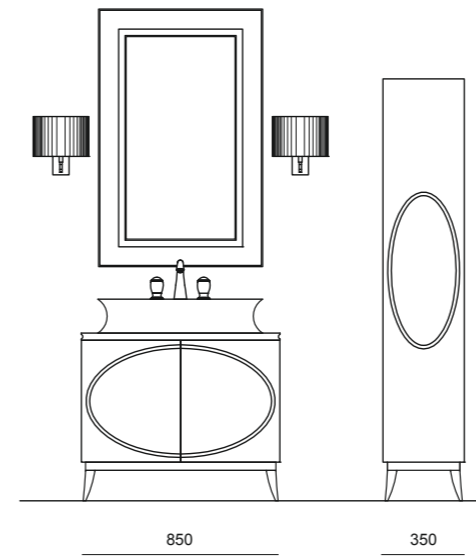

OASIS
BATHROOM