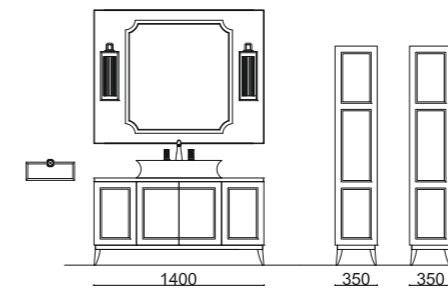

R7

RIVOLI mobile (L140 P50 H86 cm) in finitura G164 lino con cornice oro. Top in marmo mistic brown, lavabo da appoggio in resina bianca lucida, rubinetto FORTUNY finitura oro. Colonna in finitura G164 lino con cornice oro, specchiera rettangolare con vetro inciso e profilo oro, applique IRISA in finitura oro. Vasca SQUARE in finitura G164 lino con cornice oro e piano in marmo emperador light. Portasalviette d'appoggio in finitura oro, portasalviette da muro in finitura oro.

RIVOLI vanity unit in G164 lino finish with gold trims (L140 P50 H86 cm). Top in mistic brown marble, washbasin in glossy white resin, FORTUNY tap in gold finish. Tall unit in G164 lino finish with gold trims, rectangular mirror with engraved glass and gold trim, wall light IRISA in gold finish. SQUARE bathtub in G164 lino finish with gold trims and top in emperador light marble. Free-standing towel holder in gold finish, wall fixed towel holder in gold finish.